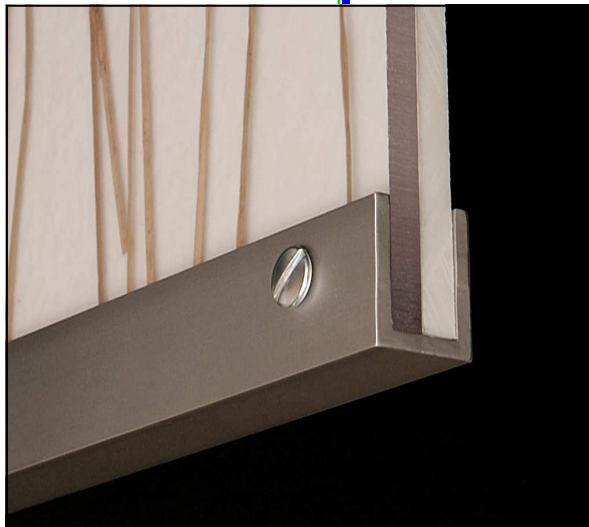

DeepStream Designs

Design Without Limits

Audubon Panels

Our **Audubon Panel System** allows you to specify materials that coordinate with the design theme of your projects.

< Aluminum channel with waterproof backer board and decorative laminate. Post screws allow easy replacement of decorative skin to change the look or repair damage.

- Side panels can be made from hardwoods, designer resins, marble, slate, stainless steel and other metals, signboard or photographic panels (materials suitable for outdoor use available) .
- Panels may be etched with logos or directional signage.
- Can be used for Audubon Planters and Recyclers
- The modular design makes any part easily replaceable when you are ready to change your look or in case of damage. On-site staff can exchange parts with a screwdriver and an Allen key.

^ 3Form Bear Grass with PVC backer in channel.

Channel and panel slide into corner leg, and are fastened with two set screws. >

DeepStream Designs

2699 Tigertail Avenue, #54
Miami, FL 33133

Phone: 305-857-0466
Fax: 305-854-3218
dstream@bellsouth.net
www.DeepStreamDesigns.com