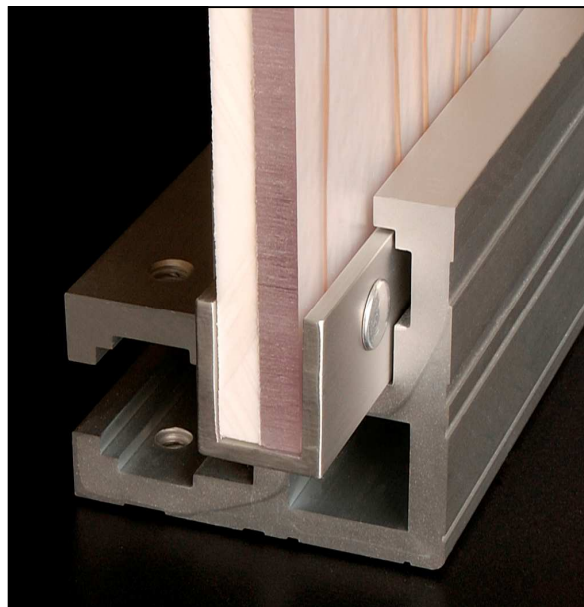

DeepStream Designs

Design Without Limits

Audubon Panels

Our **Audubon Panel System** allows you to specify materials that coordinate with the design theme of your projects.

< Aluminum channel with waterproof backer board and decorative laminate. Post screws allow easy replacement of decorative skin to change the look or repair damage.

- Side panels can be made from hardwoods, designer resins, marble, slate, stainless steel and other metals, signboard or photographic panels (materials suitable for outdoor use available) .
- Panels may be etched with logos or directional signage.
- Can be used for Audubon Planters and Recyclers
- The modular design makes any part easily replaceable when you are ready to change your look or in case of damage. On-site staff can exchange parts with a screwdriver and an Allen key.

^ 3Form Bear Grass with PVC backer in channel.

Channel and panel slide into corner leg, and are fastened with two set screws. >

DeepStream Designs

2699 Tigertail Avenue, #54
Miami, FL 33133

Phone: 305-857-0466
Fax: 305-854-3218
dstream@bellsouth.net
www.DeepStreamDesigns.com