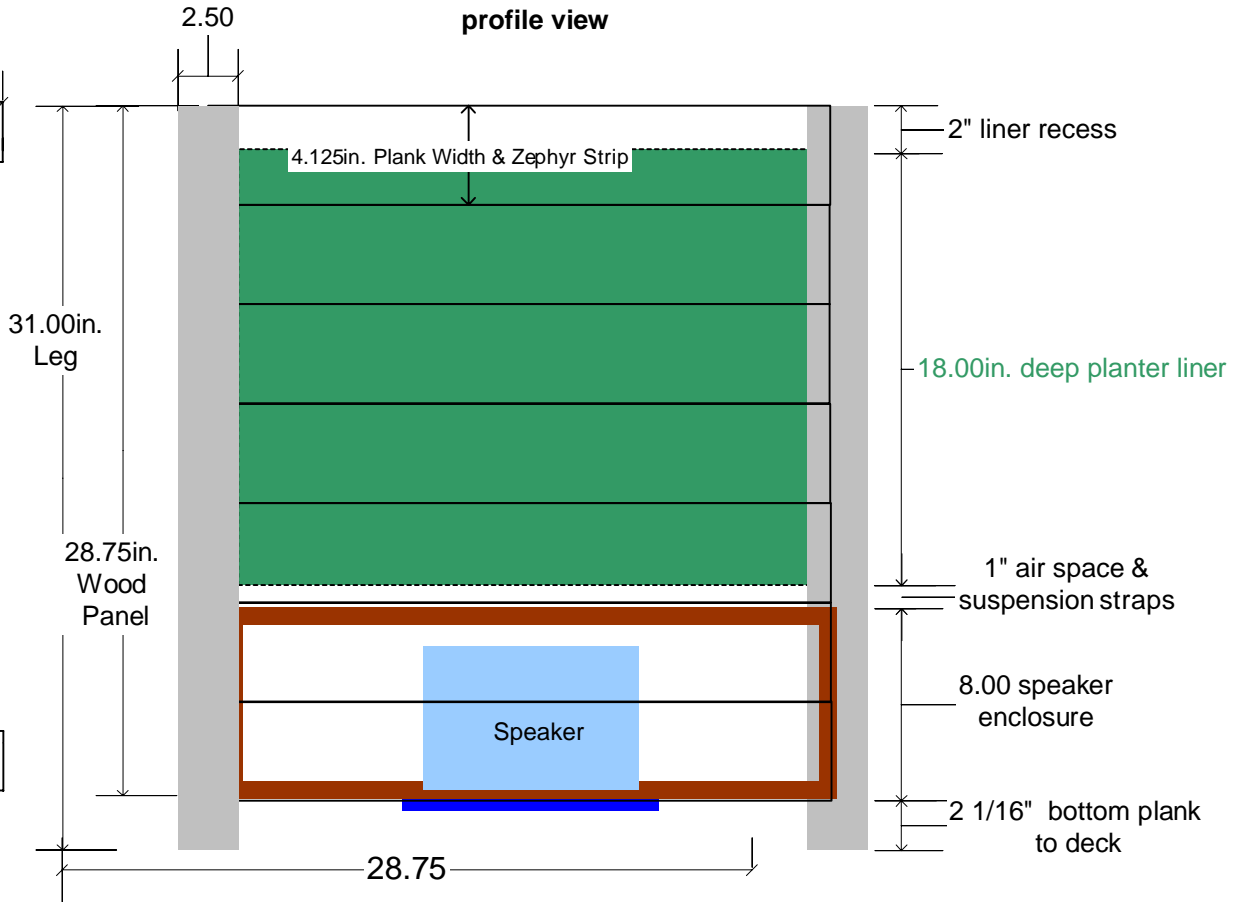

DeepStream Designs[©]

AUDUBON Planter & 10" JBL Subwoofer

Sub Woofer Box

constructed with 3/4 " Waterpro of Phenolic
min 2 cu ft adjusted for interior blocking

Exterior Dimension: 25.5 X 25.5 X 8

Interior Dimension: 24 X 24 X 6.5