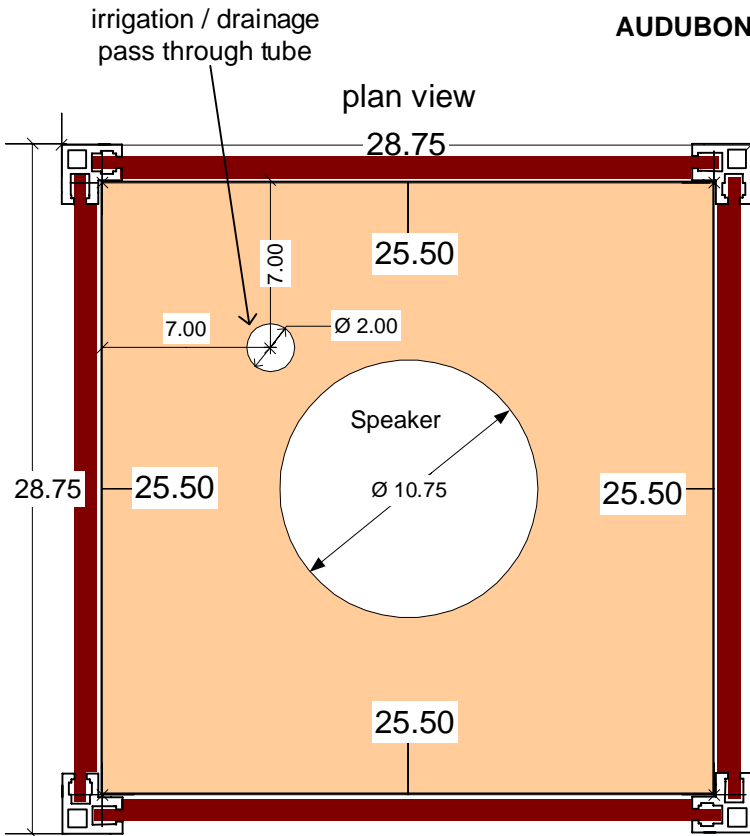

DeepStream Designs[©]

AUDUBON Planter & 10" JBL Subwoofer

Sub Woofer Box

constructed with 3/4 " Waterpro of Phenolic
min 2 cu ft adjusted for interior blocking

Exterior Dimension: 25.5 X 25.5 X 8

Interior Dimension: 24 X 24 X 6.5

Drawing Date:
© 05/27/08