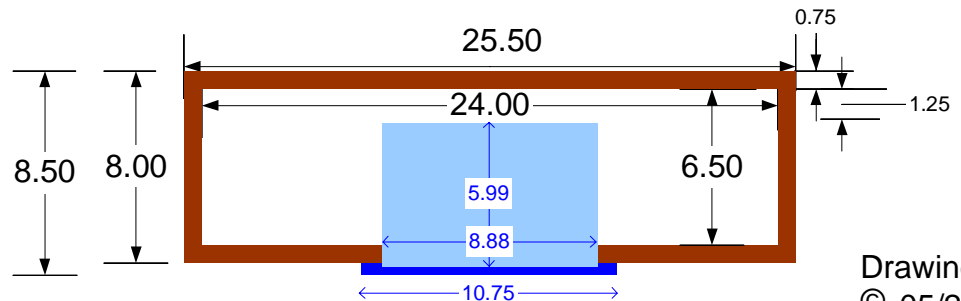

DeepStream Designs[©]

AUDUBON Planter & 10" JBL Subwoofer

Sub Woofer Box

constructed with 3/4 " Waterpro of Phenolic
min 2 cu ft adjusted for interior blocking

Exterior Dimension: 25.5 X 25.5 X 8

Interior Dimension: 24 X 24 X 6.5